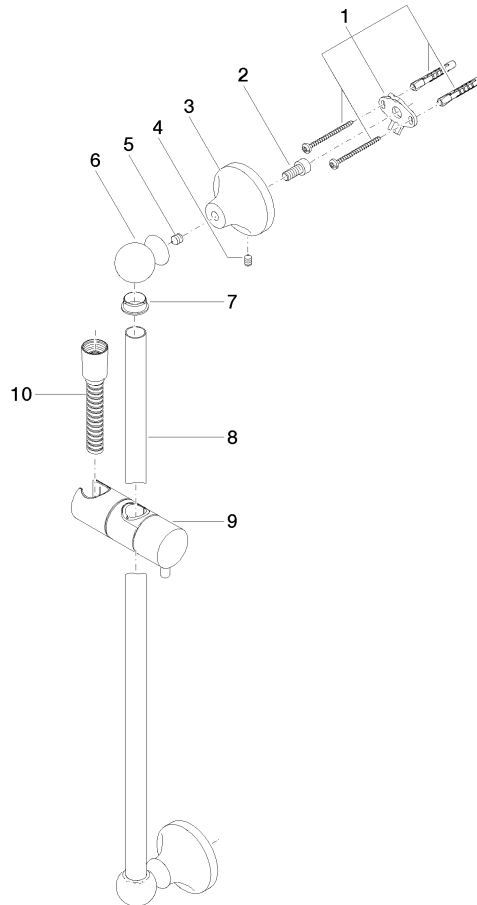

26 413 360

- slide bar
- Pipe diameter 18 mm
- rosette Ø 60 mm
- gauge 850 mm
- metal shower hose 1750mm with integrated anti-twist protection
- shower hose connector 1/2"

This article does not include a hand shower!

- Concealed wall elbow -** 35 085 970 90
- max. recess depth 163 mm
 - min. recess depth 90 mm

Recommended miscellaneous

- MADISON Wall elbow - Chrome** 28 450 410-00

Required miscellaneous

- MADISON Hand shower FlowReduce - Chrome** 28 002 978-00 0010
- spray head Ø 95mm
 - Hand shower see page {PAGE}
 - Three settings: COMPACT RAIN, COMPACT SOFT FLOW, COMPACT AQUAPRESSURE FLOW, max. flow rate l/min (at 3 bar)

Required miscellaneous

- MADISON Hand shower - Chrome** 28 002 978-00
- spray head Ø 95mm
 - Hand shower see page {PAGE}
 - Three settings: COMPACT RAIN, COMPACT SOFT FLOW, COMPACT AQUAPRESSURE FLOW, max. flow rate l/min (at 3 bar)

Required miscellaneous

- MADISON Metal hand shower with porcelain insert (white) FlowReduce - Chrome** 28 002 970-00 0010

26 413 360

Certificates

WRAS_2009048. IAPMO_4976 (4).

26 413 360

Spare parts list

No.	Item Number	Name	Quantity used	Delivery time
1	90 17 20 708 00 90	fixing set	2	2
2	09 30 30 048 90	screw	2	2
3	09 17 20 016-00	holder	2	10
4	09 31 11 144 90	pin	2	2
5	09 31 11 002 90	pin	2	2
6	09 21 40 020-00	connection	2	60
7	09 18 40 009 90	sleeve	2	2
8	08 28 22 596-00	pipe	1	10
9	12 580 970-00	Slide unit - Chrome	1	10
10	28 204 970-00	Metal shower hose 1/2" x 1/2" x 1750 mm - Chrome	1	2