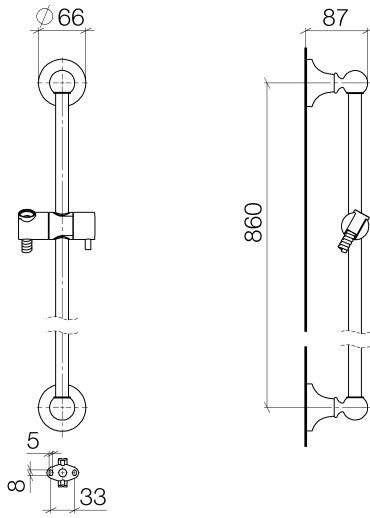

26 413 360

- slide bar
- Pipe diameter 18 mm
- rosette Ø 60 mm
- gauge 850 mm
- metal shower hose 1750mm with integrated anti-twist protection
- shower hose connector 1/2"

This article does not include a hand shower!

- Concealed wall elbow -** 35 085 970 90
- max. recess depth 163 mm
 - min. recess depth 90 mm

Recommended miscellaneous

- MADISON Wall elbow - Chrome** 28 450 410-00

Required miscellaneous

- MADISON Hand shower FlowReduce - Chrome** 28 002 978-00 0010
- spray head Ø 95mm
 - Hand shower see page {PAGE}
 - Three settings: COMPACT RAIN, COMPACT SOFT FLOW, COMPACT AQUAPRESSURE FLOW, max. flow rate l/min (at 3 bar)

Required miscellaneous

- MADISON Hand shower - Chrome** 28 002 978-00
- spray head Ø 95mm
 - Hand shower see page {PAGE}
 - Three settings: COMPACT RAIN, COMPACT SOFT FLOW, COMPACT AQUAPRESSURE FLOW, max. flow rate l/min (at 3 bar)

Required miscellaneous

- MADISON Metal hand shower with porcelain insert (white) FlowReduce - Chrome** 28 002 970-00 0010

26 413 360

Certificates

WRAS_2009048. IAPMO_4976 (4).

26 413 360

Spare parts list

No.	Item Number	Name	Quantity used	Delivery time
1	90 17 20 708 00 90	fixing set	2	2
2	09 30 30 048 90	screw	2	2
3	09 17 20 016-00	holder	2	10
4	09 31 11 144 90	pin	2	2
5	09 31 11 002 90	pin	2	2
6	09 21 40 020-00	connection	2	60
7	09 18 40 009 90	sleeve	2	2
8	08 28 22 596-00	pipe	1	10
9	12 580 970-00	Slide unit - Chrome	1	10
10	28 204 970-00	Metal shower hose 1/2" x 1/2" x 1750 mm - Chrome	1	2